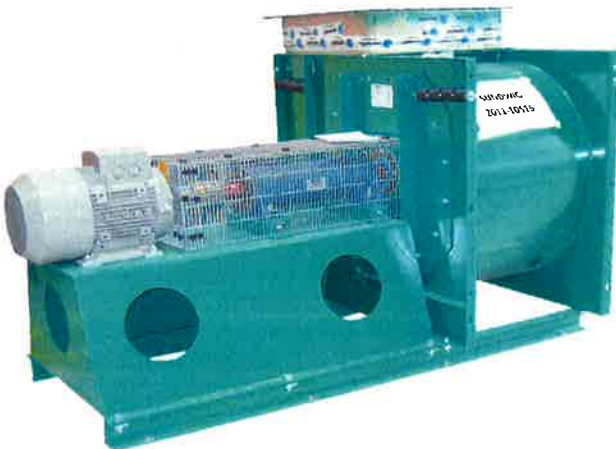

Discharge Position:

- in 90° Steps up to Wheel 40"
- in 45° Steps from 44" to 63"

shaft seals:

- Klingersil-Seal
- Viton V-Ring
- Double Viton with Seal Gas (by customer)

accessoires:

- Available with all Fans:
 - Counter Flanges, Flexible Connections
 - Drain Plugs, Access Doors, Guards
 - Base Rails, Base Frames, Motor Rails
 - Isolators (Rubber, Springs, & Seismic)
 - Insulated Housings and Cabinets