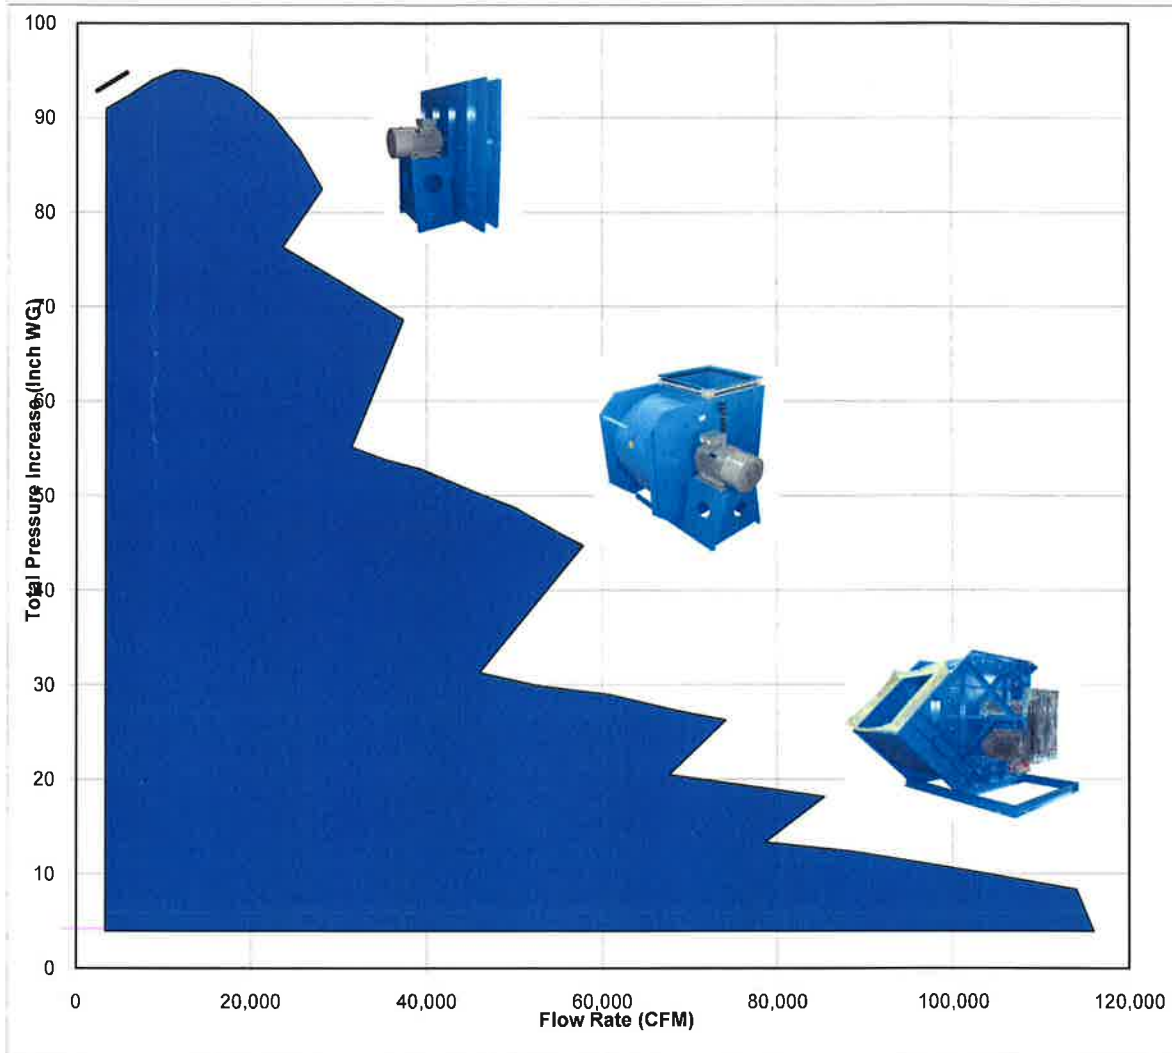

PERFORMANCES

Comefri Industrial Fans - "We Work Hard to Find the Solution for Your Problem"